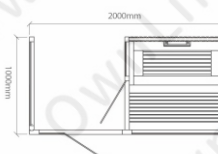

OW-B2521-SW
1500*1100*1900mm
1200*1100*1900mm
1000*1100*1900mm

烤箱及蒸汽房

OW-RS0061-SW
2000*1000*2100mm

OW-0181-SW
2000*1000*2100mm

OW-001081-SW
1800*1000*2200mm

OW-10-001081-SW
1700*830*2150mm

OW-5041-SW
2000*1000*2100mm
1800*1000*2100mm